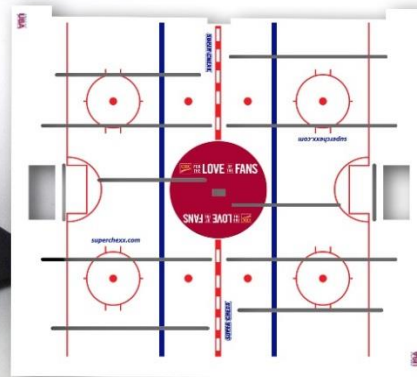

CUSTOM SUPER CHEXX PRO GAME OPTIONS AND STANDARD PRICING

Innovative Concepts in Entertainment
10123 Main Street
Clarence, NY 14031
716-759-0370

Revised: 10/15/2018

CUSTOM SUPER CHEXX PRO GAME OPTIONS AND STANDARD PRICING

**SUPER
CHEXX
PRO**

Customized by

**SUPER
CHEXX
PRO**

Customized by

Innovative Concepts in Entertainment
10123 Main Street
Clarence, NY 14031
716-759-0370

Revised: 10/15/2018