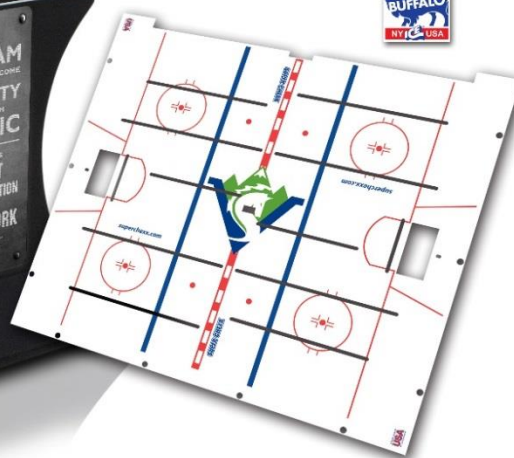

Innovative Concepts in Entertainment
10123 Main Street
Clarence, NY 14031
716-759-0370

Revised: 10/15/2018