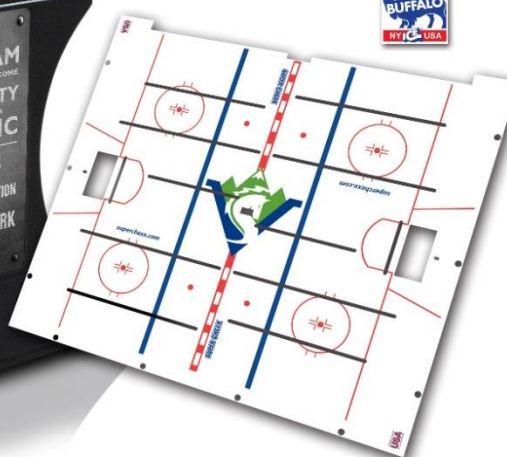

Innovative Concepts in Entertainment
10123 Main Street
Clarence, NY 14031
716-759-0370