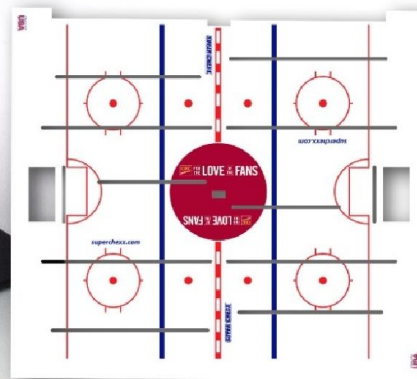

# CUSTOM SUPER CHEXX PRO GAME OPTIONS AND STANDARD PRICING

Innovative Concepts in Entertainment  
10123 Main Street  
Clarence, NY 14031  
716-759-0370

Revised: 5/7/2018

# CUSTOM SUPER CHEXX PRO GAME OPTIONS AND STANDARD PRICING

**SUPER  
CHEXX  
PRO**

Customized by

**SUPER  
CHEXX  
PRO**

Customized by

Innovative Concepts in Entertainment  
10123 Main Street  
Clarence, NY 14031  
716-759-0370