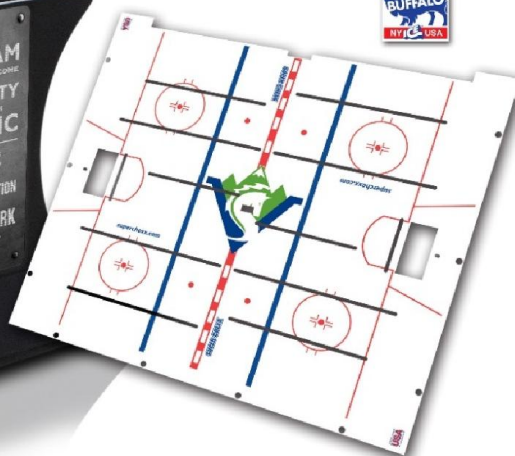

# CUSTOM SUPER CHEXX PRO GAME OPTIONS AND STANDARD PRICING

**SUPER  
CHEXX  
PRO**

Customized by

**SUPER  
CHEXX  
PRO**

Customized by

Innovative Concepts in Entertainment  
10123 Main Street  
Clarence, NY 14031  
716-759-0370