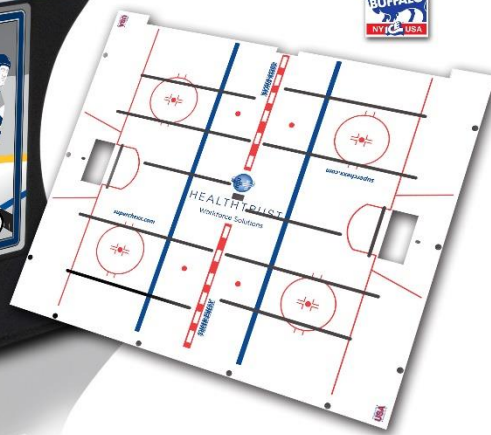

**Price for 5-9 ice surfaces drops to \$150 or \$125 for 10 or more.

CUSTOM GRAPHICS FOR AN EXISTING SUPER CHEXX GAME

Whether you are looking to redesign your existing game with all new graphics, or you just want to customize a few decals on your game, an ICE team member will work with you to design new graphics to fit your game. A design fee of \$300* will be charged on top of the price of materials (to be quoted separately).

EXAMPLES OF PREVIOUS CUSTOM GAMES

Innovative Concepts in Entertainment
10123 Main Street
Clarence, NY 14031
716-759-0370

CUSTOM SUPER CHEXX GRAPHICS OPTIONS AND PRICING

Innovative Concepts in Entertainment
10123 Main Street
Clarence, NY 14031
716-759-0370

CUSTOM SUPER CHEXX GRAPHICS OPTIONS AND PRICING

Customized by

Customized by

Innovative Concepts in Entertainment
10123 Main Street
Clarence, NY 14031
716-759-0370